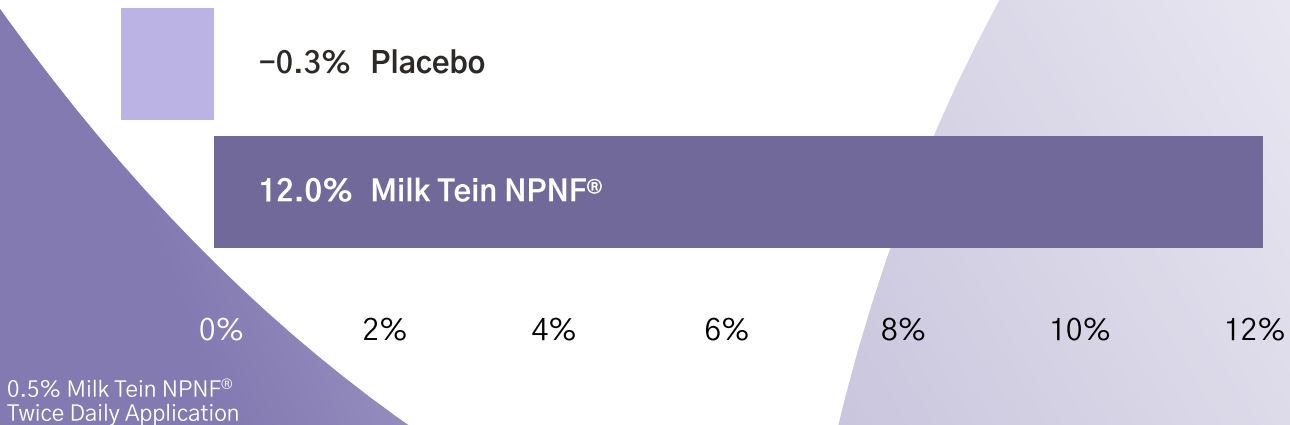

Percent Change in Skin Capacitance

MILK TEIN NPNF[®] CLAIM BENEFITS

- Proven To Condition, Nourish & Hydrate
- Increases Skin Moisturization From Shower Gels & Bar Soaps
- Proven Short-Term & Long-Term Moisturization After Rinsing
- Promotes Healthy Skin By Moisturizing, Fortifying & Nourishing Skin