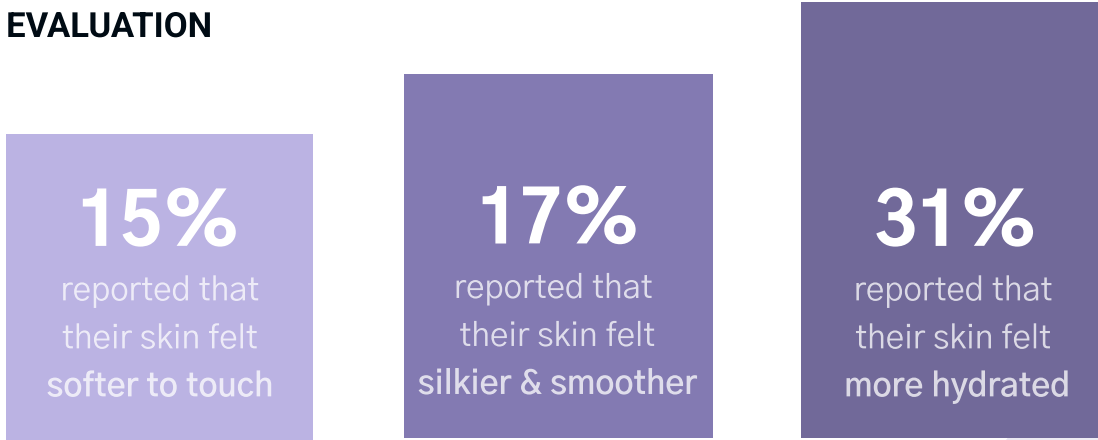

Milk Tein NPNF®

ENHANCED MOISTURE FOR SOFTER SKIN

SENSORY EVALUATION